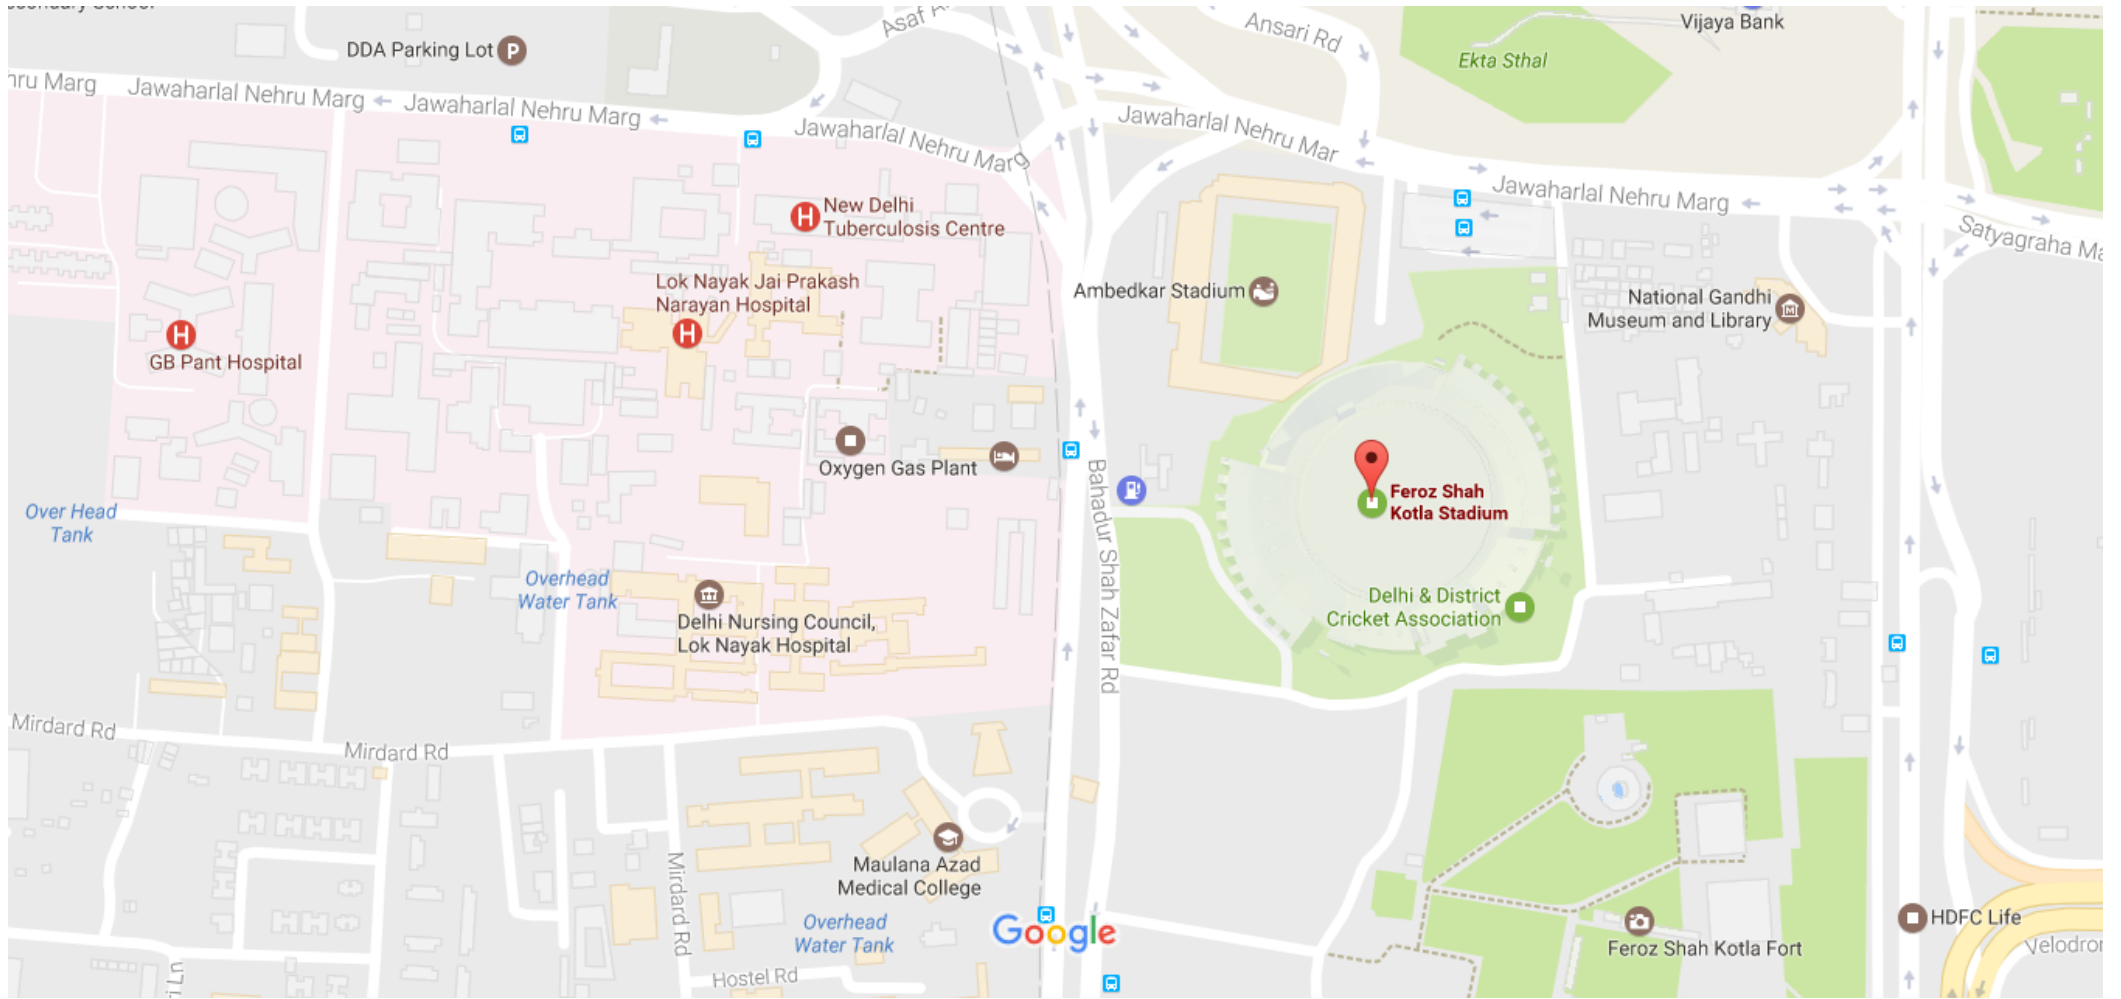

Google Maps Feroz Shah Kotla Stadium

Map data ©2017 Google 100 m